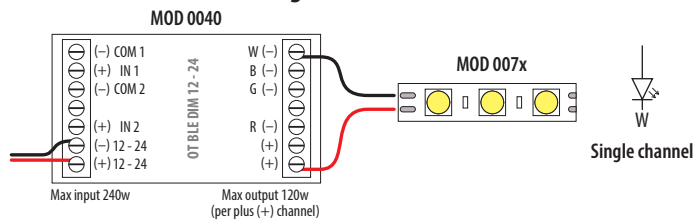

# Q-lights Linear Light 24V - Wiring diagram

Minimum wire thickness for guaranteed maximum output (100W)

		Cable article number	
		mm <sup>2</sup>	
		100m black	100m red
L <sub>max</sub> = Total cable length (m)	10-20	2,5	200012-003-01 200012-003-02
	20-40	4	200012-004-01 200012-004-02

### Single channel