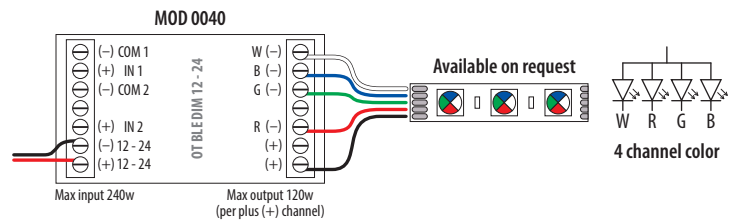

Four channel colour