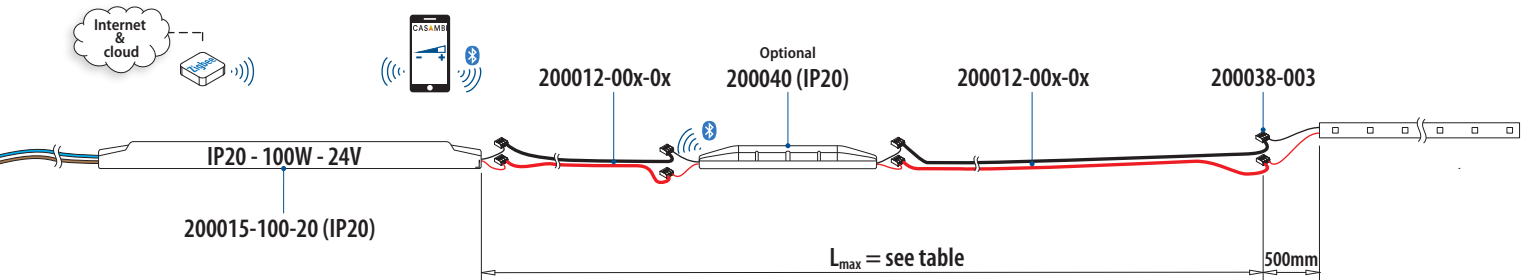

# Q-lights Linear Light 24V - Wiring diagram

Minimum wire thickness for guaranteed maximum output (100W)

		Cable article number	
		mm <sup>2</sup>	
		100m black	100m red
L <sub>max</sub> = Total cable length (m)	10-20	2,5	200012-003-01 200012-003-02
	20-40	4	200012-004-01 200012-004-02

2

Optional: internet / smart home connection

Optional: internet / smart home connection

### Single channel