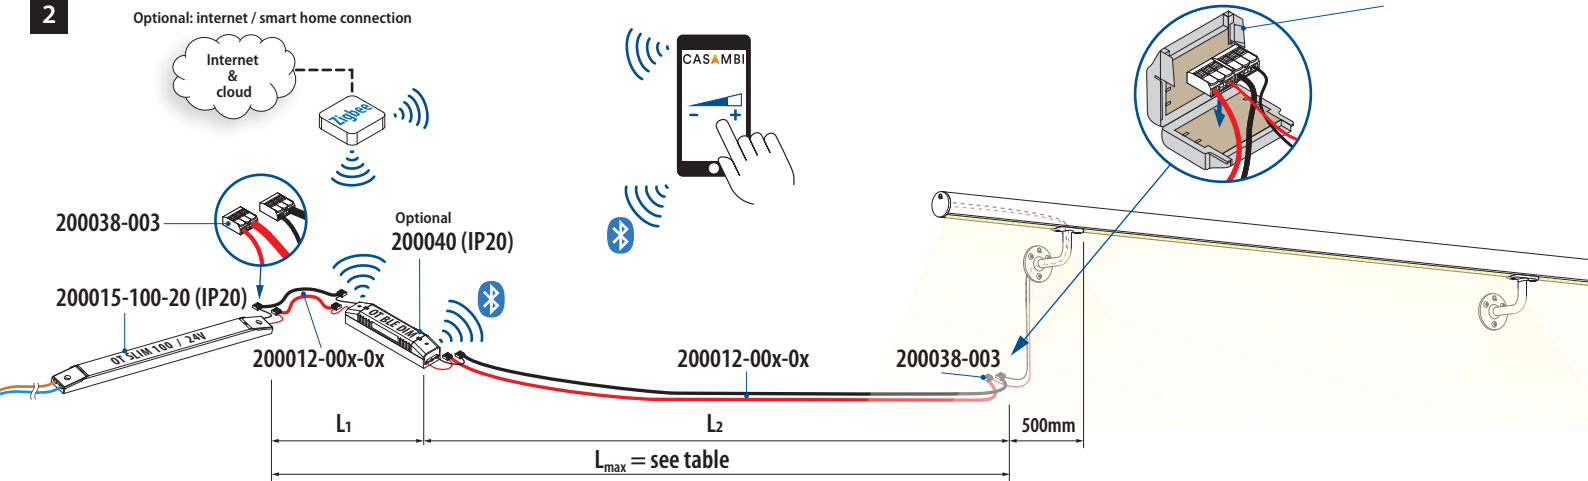

# Q-lights Linear Light 24V - Wiring diagram

Minimum wire thickness for guaranteed maximum output (100W)

		Cable article number	
		mm <sup>2</sup>	
		100m black	100m red
L <sub>max</sub> = Total cable length (m)	10-20	2,5	200012-003-01 200012-003-02
	20-40	4	200012-004-01 200012-004-02

2

Optional: internet / smart home connection

Optional: internet / smart home connection

### Single channel