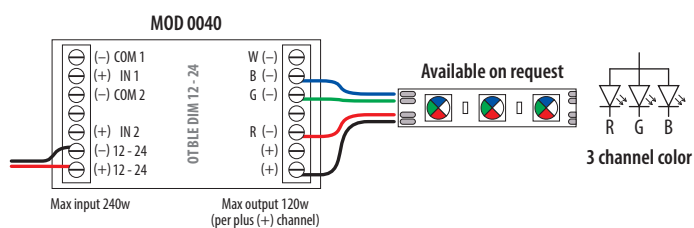

Three channel colour